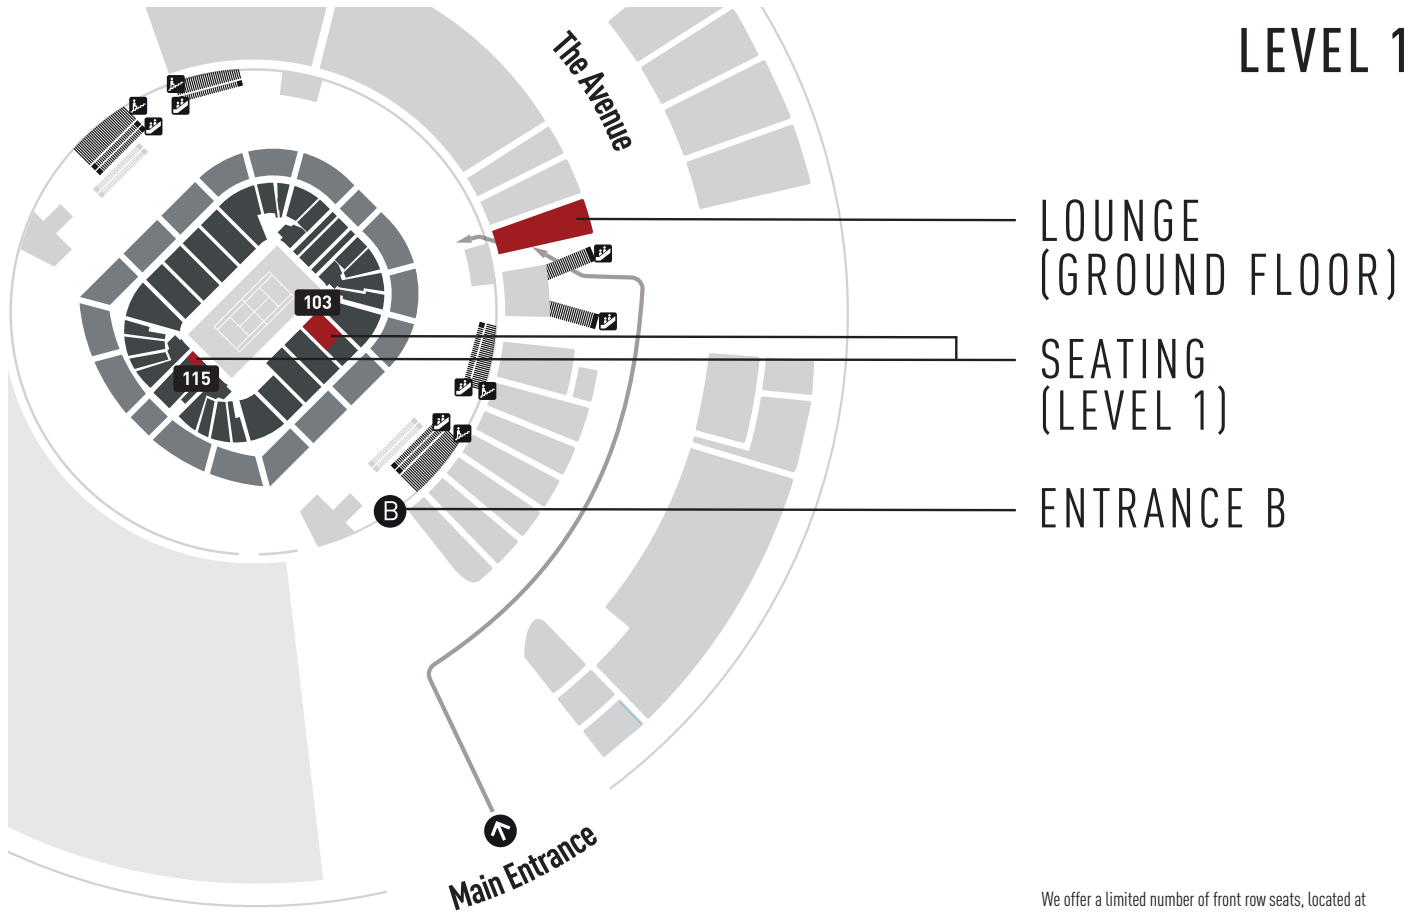

MATCH LOUNGE

SEATING LOCATION MAP

LEVEL 1

We offer a limited number of front row seats, located at the front of the lower bowl seating within the arena.