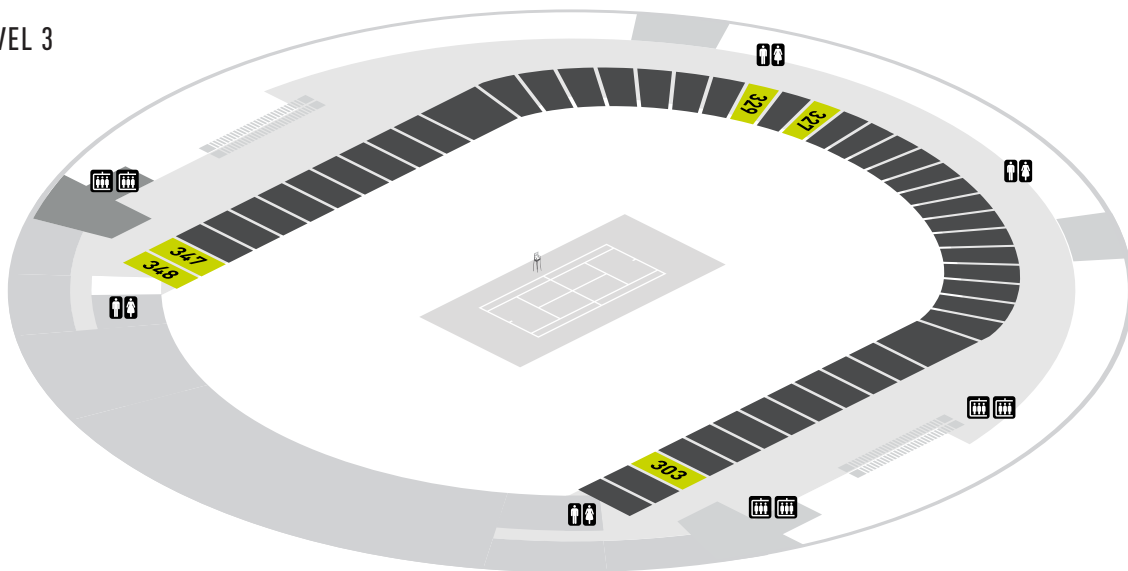

MATCH PRIVATE SUITE

LEVEL 3

LEVEL 2

AVAILABLE SUITES AND CAPACITIES

KEY

■ MATCH Private Suite

AVAILABLE SUITES

SUITE	CAPACITY
201	18 PAX
204	18 PAX
230	15 PAX
248	18 PAX
303	18 PAX
327	15 PAX
329	15 PAX
347	18 PAX
348	18 PAX