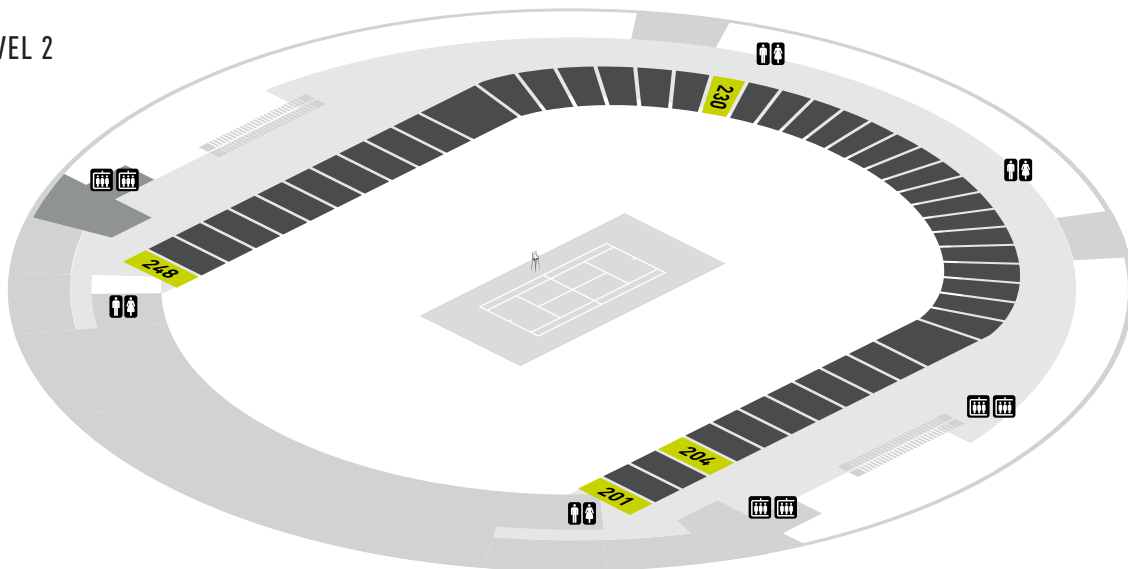

MATCH PRIVATE SUITE

LEVEL 3

LEVEL 2

AVAILABLE SUITES AND CAPACITIES

KEY

■ MATCH Private Suite

AVAILABLE SUITES

SUITE	CAPACITY
201	18 PAX
204	18 PAX
230	15 PAX
248	18 PAX
303	18 PAX
327	15 PAX
329	15 PAX
347	18 PAX
348	18 PAX