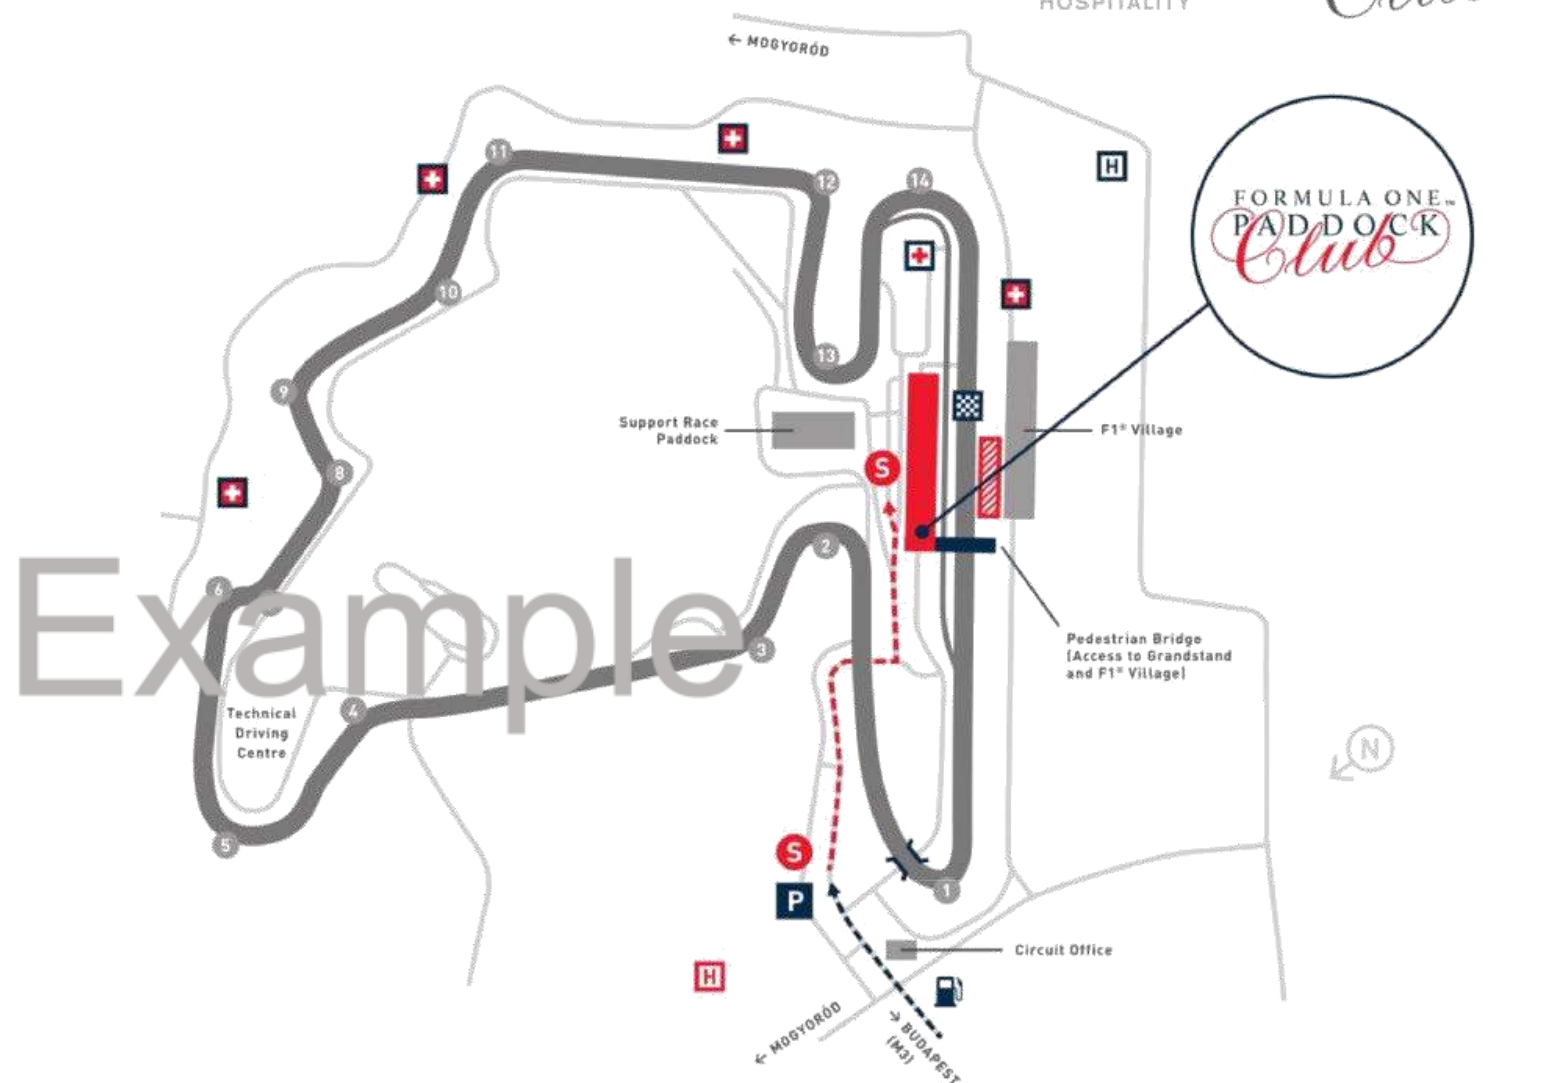

## Circuit GPS Coordinates

Latitude: 47.581711  
Longitude: 19.250611

The Hungaroring is 16 km from the centre of Budapest and can be reached via the M3 motorway.

Formula One Paddock Club™ guests with the correct Formula One Paddock Club™ car parking sticker on their car will have access to a special dedicated lane on the M3. Please take the exit at km 18 for the Hungaroring. For holders of Formula One Paddock Club™ parking stickers, cars and coaches can be parked in the Formula One Paddock Club™ parking inside the circuit after the main entrance. Please follow the signs "Formula One Paddock Club™ parking".

## DIRECTIONS TO SUPPORT RACE PADDOCK

Please wait at the dedicated shuttle stop in front of the Formula One Paddock Club™. Our Formula One Paddock Club™ shuttle van will take you there upon request.

## DIRECTIONS TO F1® VILLAGE

The F1® Village is just behind the Grandstand. Please cross the bridge, pass by the Paddock Club Grandstand and you will arrive at the F1® village.

## Grand Prix Facts:

First Grand Prix: 1986  
Circuit Length: 4.381 km  
Lap Record: 1:19.071 (Michael Schumacher, 2004)

	Parking Area		Pedestrian Bridge		Medical Aid
	Shuttle Service Pick Up-Point		Private Grandstand for Formula One Paddock Club™ Guests		Helipad for Formula One Paddock Club™ Guests
	Hospitality Venue		Start / Finish		Helipad for Sightseeing Flights
	Pedestrian Tunnel		Turn Number (1 - 14)		Petrol Station
	Pedestrian Bridge		Medical Centre		